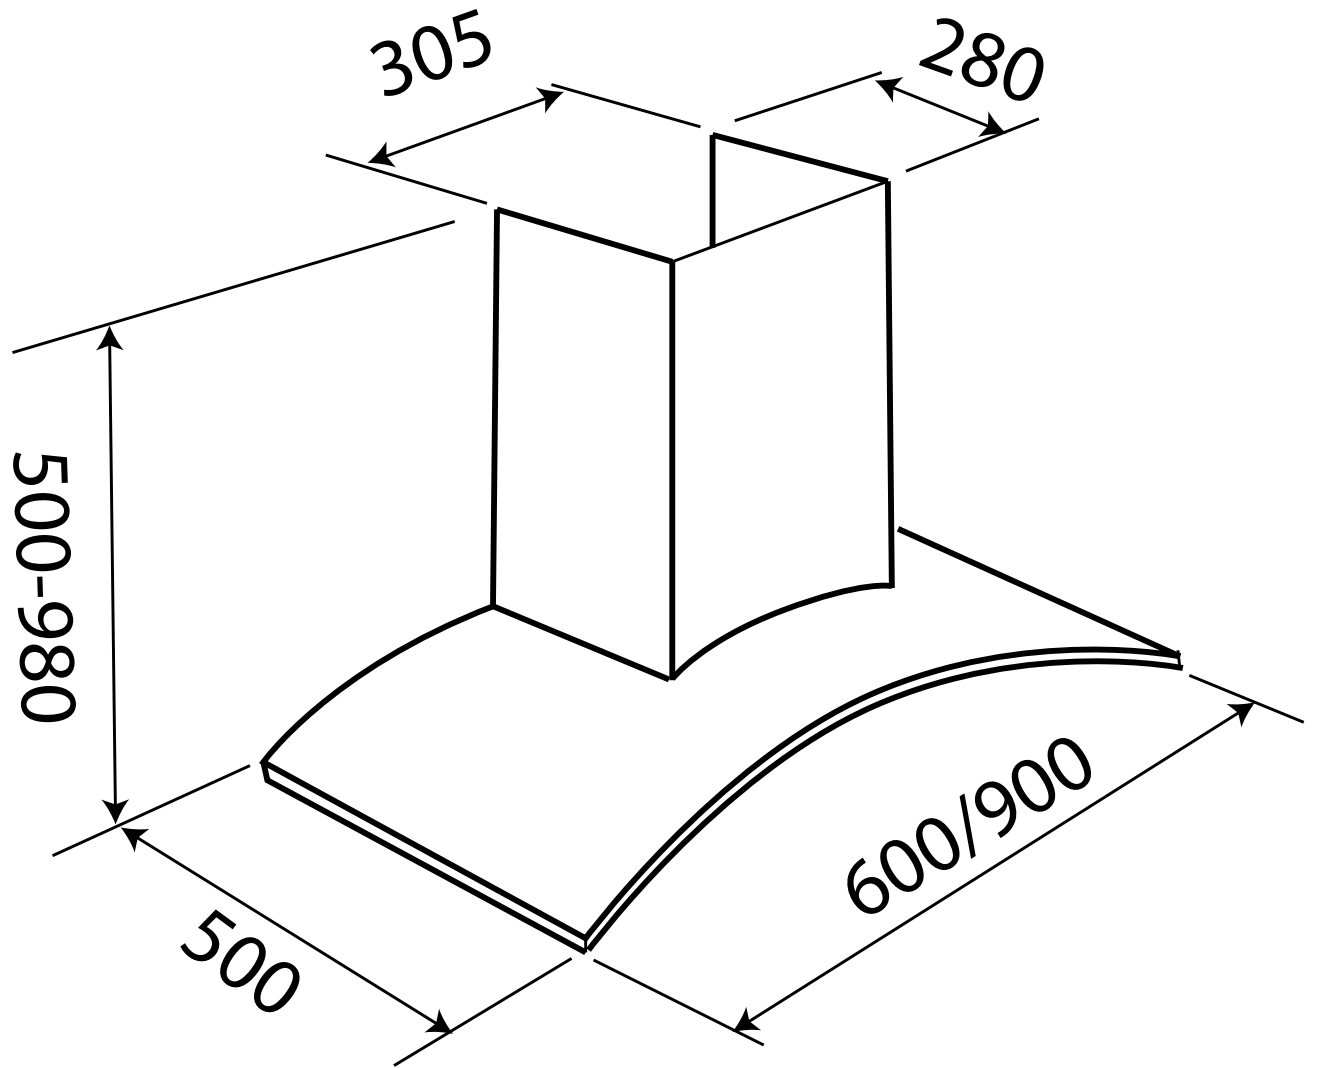

Installation Diagrams

CK60CG AND CK90CG CURVED GLASS CANOPY RANGEHOOD