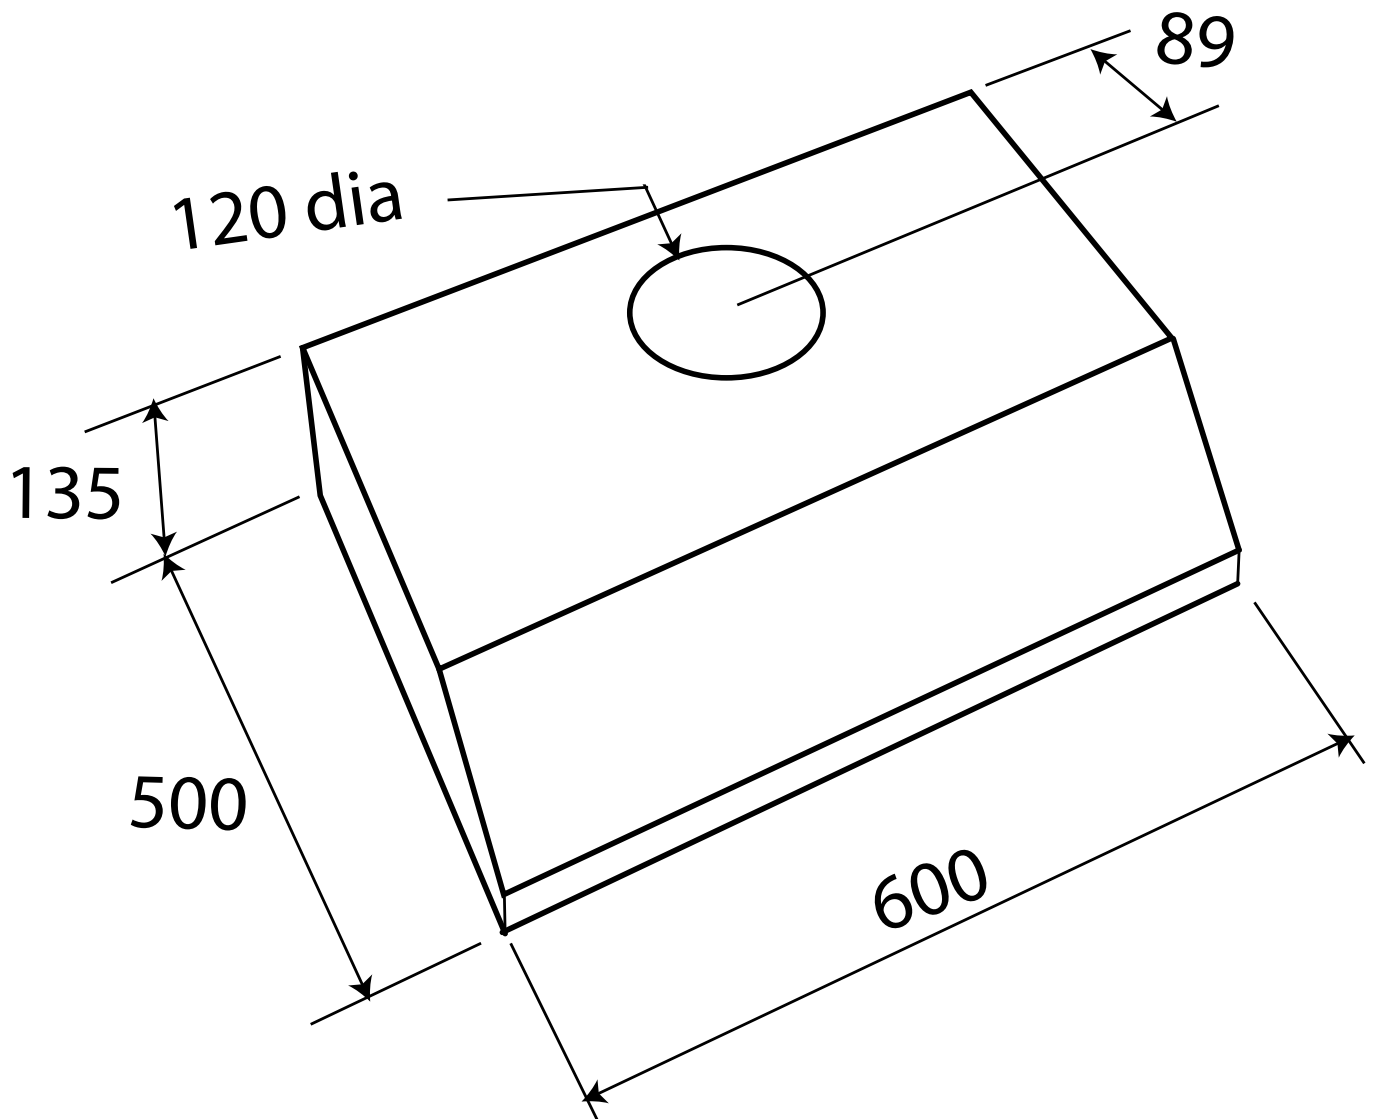

# Installation Diagrams

STD 60 FIXED RANGEHOOD