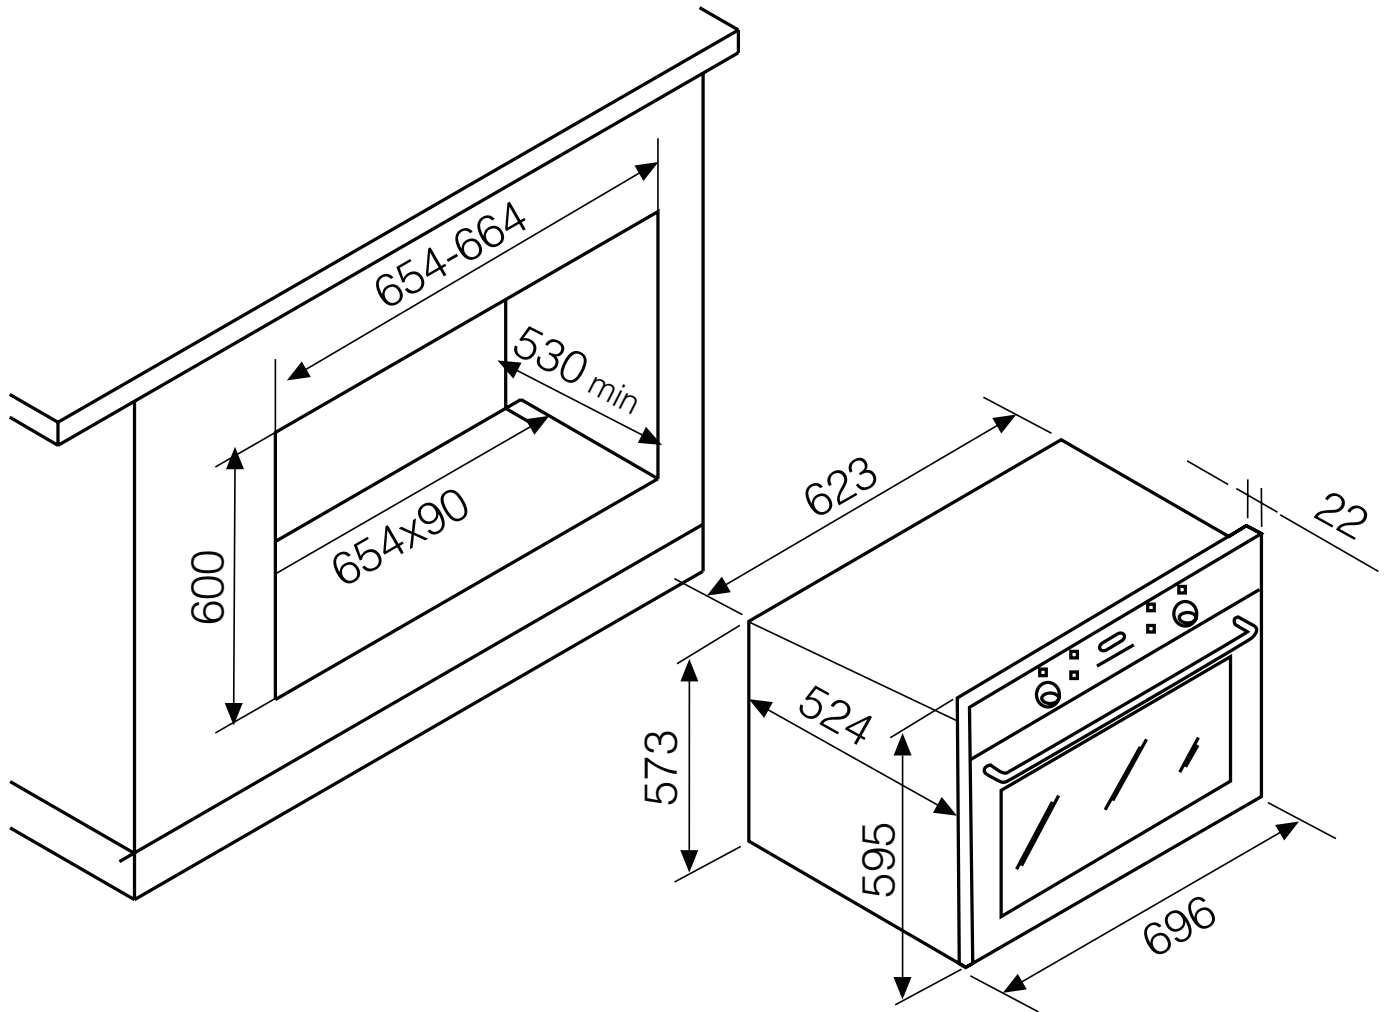

Installation Diagram

70 cm Built-In Oven Model

GLEM GAS Australasia

Unit 26,10 Straits Avenue, South Granville, NSW 2142

PO BOX 63 Blaxcell PO, South Granville, NSW 2142

T: (02) 9721 2755 **F:** (02) 9721 2766 **E:** info@glemgas.com.au **W:** www.emiliaglem.com.au