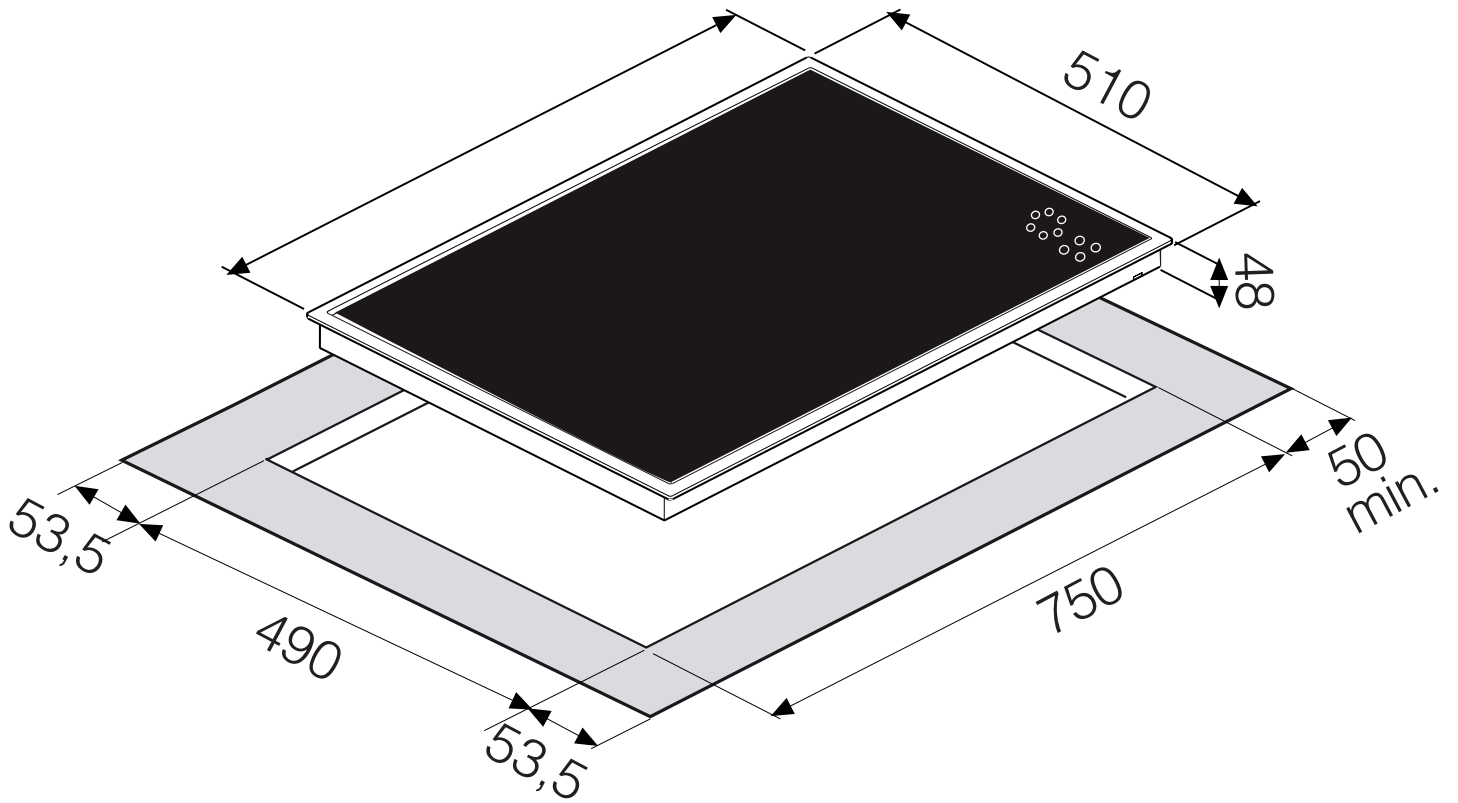

Installation Diagram

70cm C75ECT - Ceramic Cooktop

GLEM GAS Australasia

Unit 26,10 Straits Avenue, South Granville, NSW 2142

PO BOX 63 Blaxcell PO, South Granville, NSW 2142

T: (02) 9721 2755 **F:** (02) 9721 2766 **E:** info@glemgas.com.au **W:** www.emiliaglem.com.au