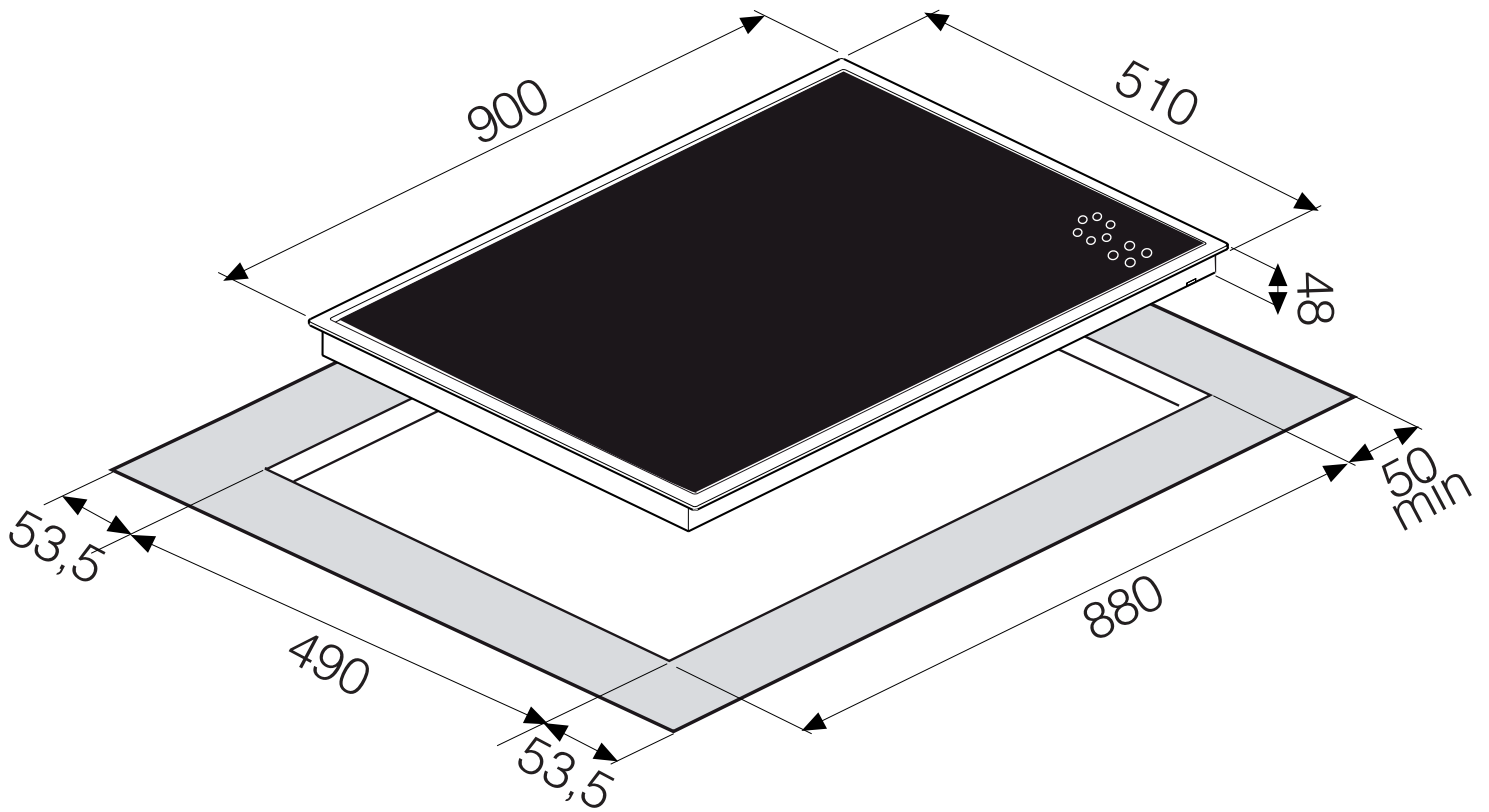

# Installation Diagram

## 90cm C95ECT - Ceramic Cooktop